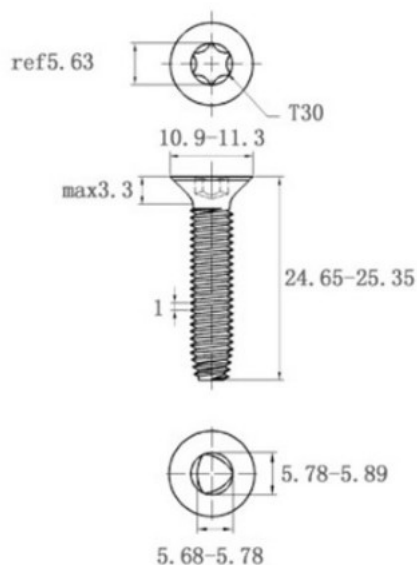

PRODUCT SHEET

Description:

Self-Tapping Screw CSK, Carbon Steel, M6x25mm, Torx 30, F/ "Sigs" Partition

Item number:

12.04.316-0

Units	Box	Carton	HS Code	Barcode
Pcs.			7318155898	
				5704866521499

SISO A/S